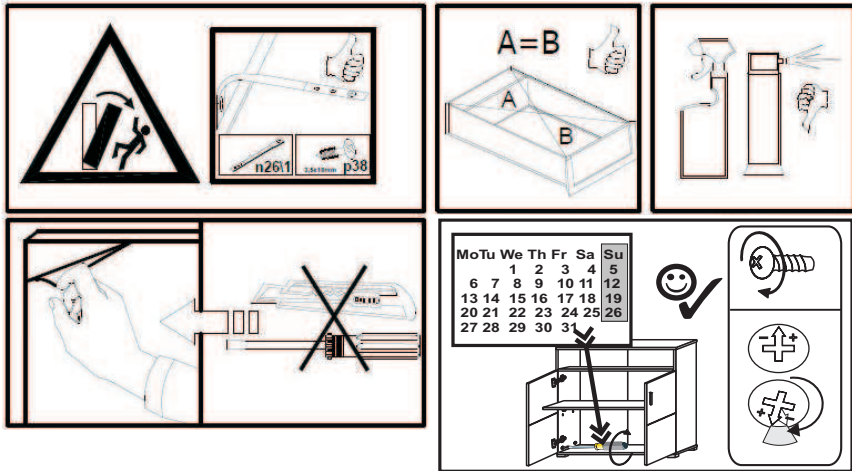

Nr 1

001655	8x40		
6x50		x4	
000181			
		x2	

							
--	---	--	---	---	---	---	---

DENVER GARDEROBE 51

1

- 001655 8x40 x4
- 6x50 x4
- 000181 x2

~X mm