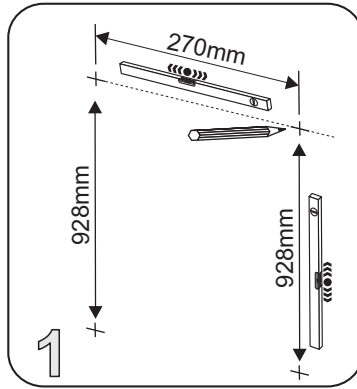

Nr 1

001655	8x40		
6x50		x4	
000181			
		x2	

							
--	---	--	---	---	---	---	---

DENVER GARDEROBE 51

1

- 001655 8x40 x4
- 6x50 x4
- 000181 x2

~X mm